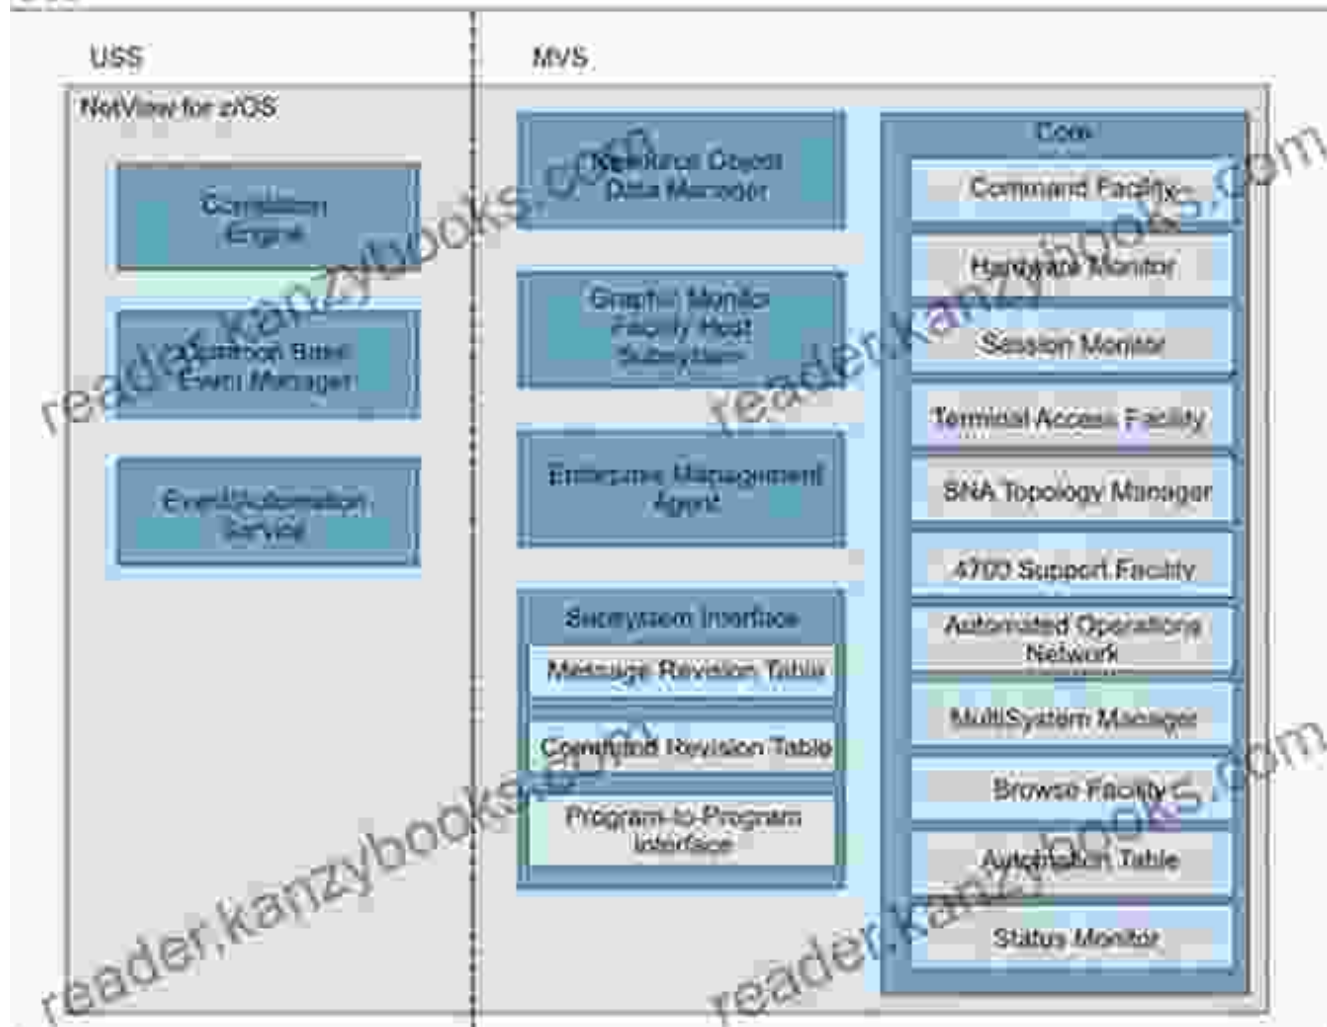

## **Real-World Examples and Case Studies**

To illustrate the practical application of NetView, the guide features numerous real-world examples and case studies. These real-life scenarios provide valuable insights into how NetView can address common network challenges and enhance network management efficiency.

## **Benefits of Using the NetView Professional Guide**

By using the NetView Professional Guide To Mainframe Network Management, you can:

- Gain a deep understanding of NetView's capabilities
- Effectively monitor and manage your mainframe network
- Identify and resolve network issues quickly and efficiently
- Automate network management tasks to save time and effort
- Enhance network security and compliance

## **Who Should Read This Guide?**

This guide is essential reading for:

- Network administrators responsible for managing mainframe networks
- Systems programmers and operators involved in network management
- IT professionals looking to enhance their NetView skills
- Students and researchers interested in mainframe networking

## **Free Download Your Copy Today!**

Invest in your network management expertise with the NetView Professional Guide To Mainframe Network Management. Free Download your copy today and unlock the full potential of NetView to optimize your network performance and ensure its reliability and availability.